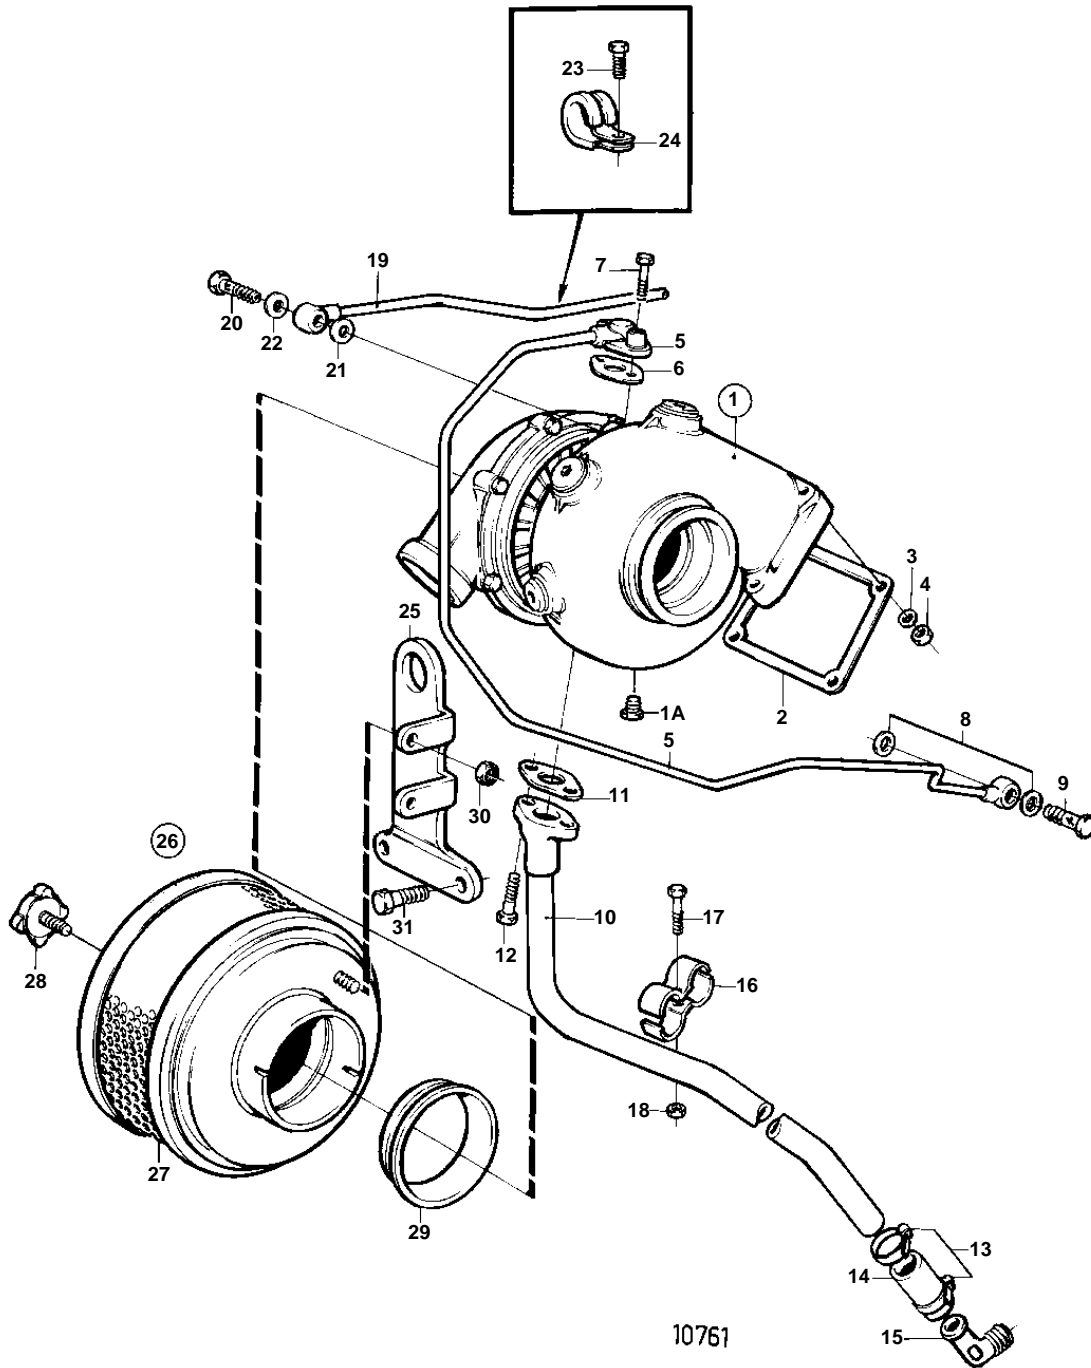

TMD31B,TAMD31B,AD31B

TMD31B,TAMD31B,AD31B

REF	PART NO.	QTY	DESCRIPTION	SEE SEC.	NOTES
1	838695	1	Turbo		
				02B-2080	
	860916	1	Turbocharger		SN2203117113-
				02B-2080	
1A	192134	1	Plug		
2	859111	1	Gasket		
3	955895	4	Washer		
4	940183	4	Nut		
5	838868	1	Oil feed pipe		
6	420641	1	Gasket		
7	945444	1	Flange screw		L = 25 MM
	946671	1	Flange screw		L = 30 MM
8	969011	2	Gasket		
9	25167	1	Hollow screw		
10	838870	1	Oil return pipe		
11	860105	1	Gasket		
12	945444	2	Flange screw		
13	943474	2	Hose clamp		
14	466328	1	Rubber hose		
15	843879	1	Elbow nipple		
16	820851	2	Clamp		
17	946544	1	Flange screw		
18	945407	1	Flange nut		
19	860229	1	Air vent hose		TURBO-HEAT EXCHANGER-THERMOSTAT HOUSING
20	846216	1	Hollow screw		M10, SN-2203117112
	969299	1	Hollow screw		M12, SN2203117113-
21	18665	1	Gasket		FOR 846216
	11994	1	Gasket		FOR 969299
22	11994	1	Gasket		
23	965175	1	Screw		
24	952624	1	Clamp		
25	838829	1	Bracket		
26	838674	1	Air cleaner		
27	858488	1	· Filter insert		
28	859729	1	· Knob		
29	838855	1	Sealing ring		
30	945407	1	Flange nut		
31	973083	1	Flange screw		L = 25 MM
	946472	1	Screw		L = 30 MM